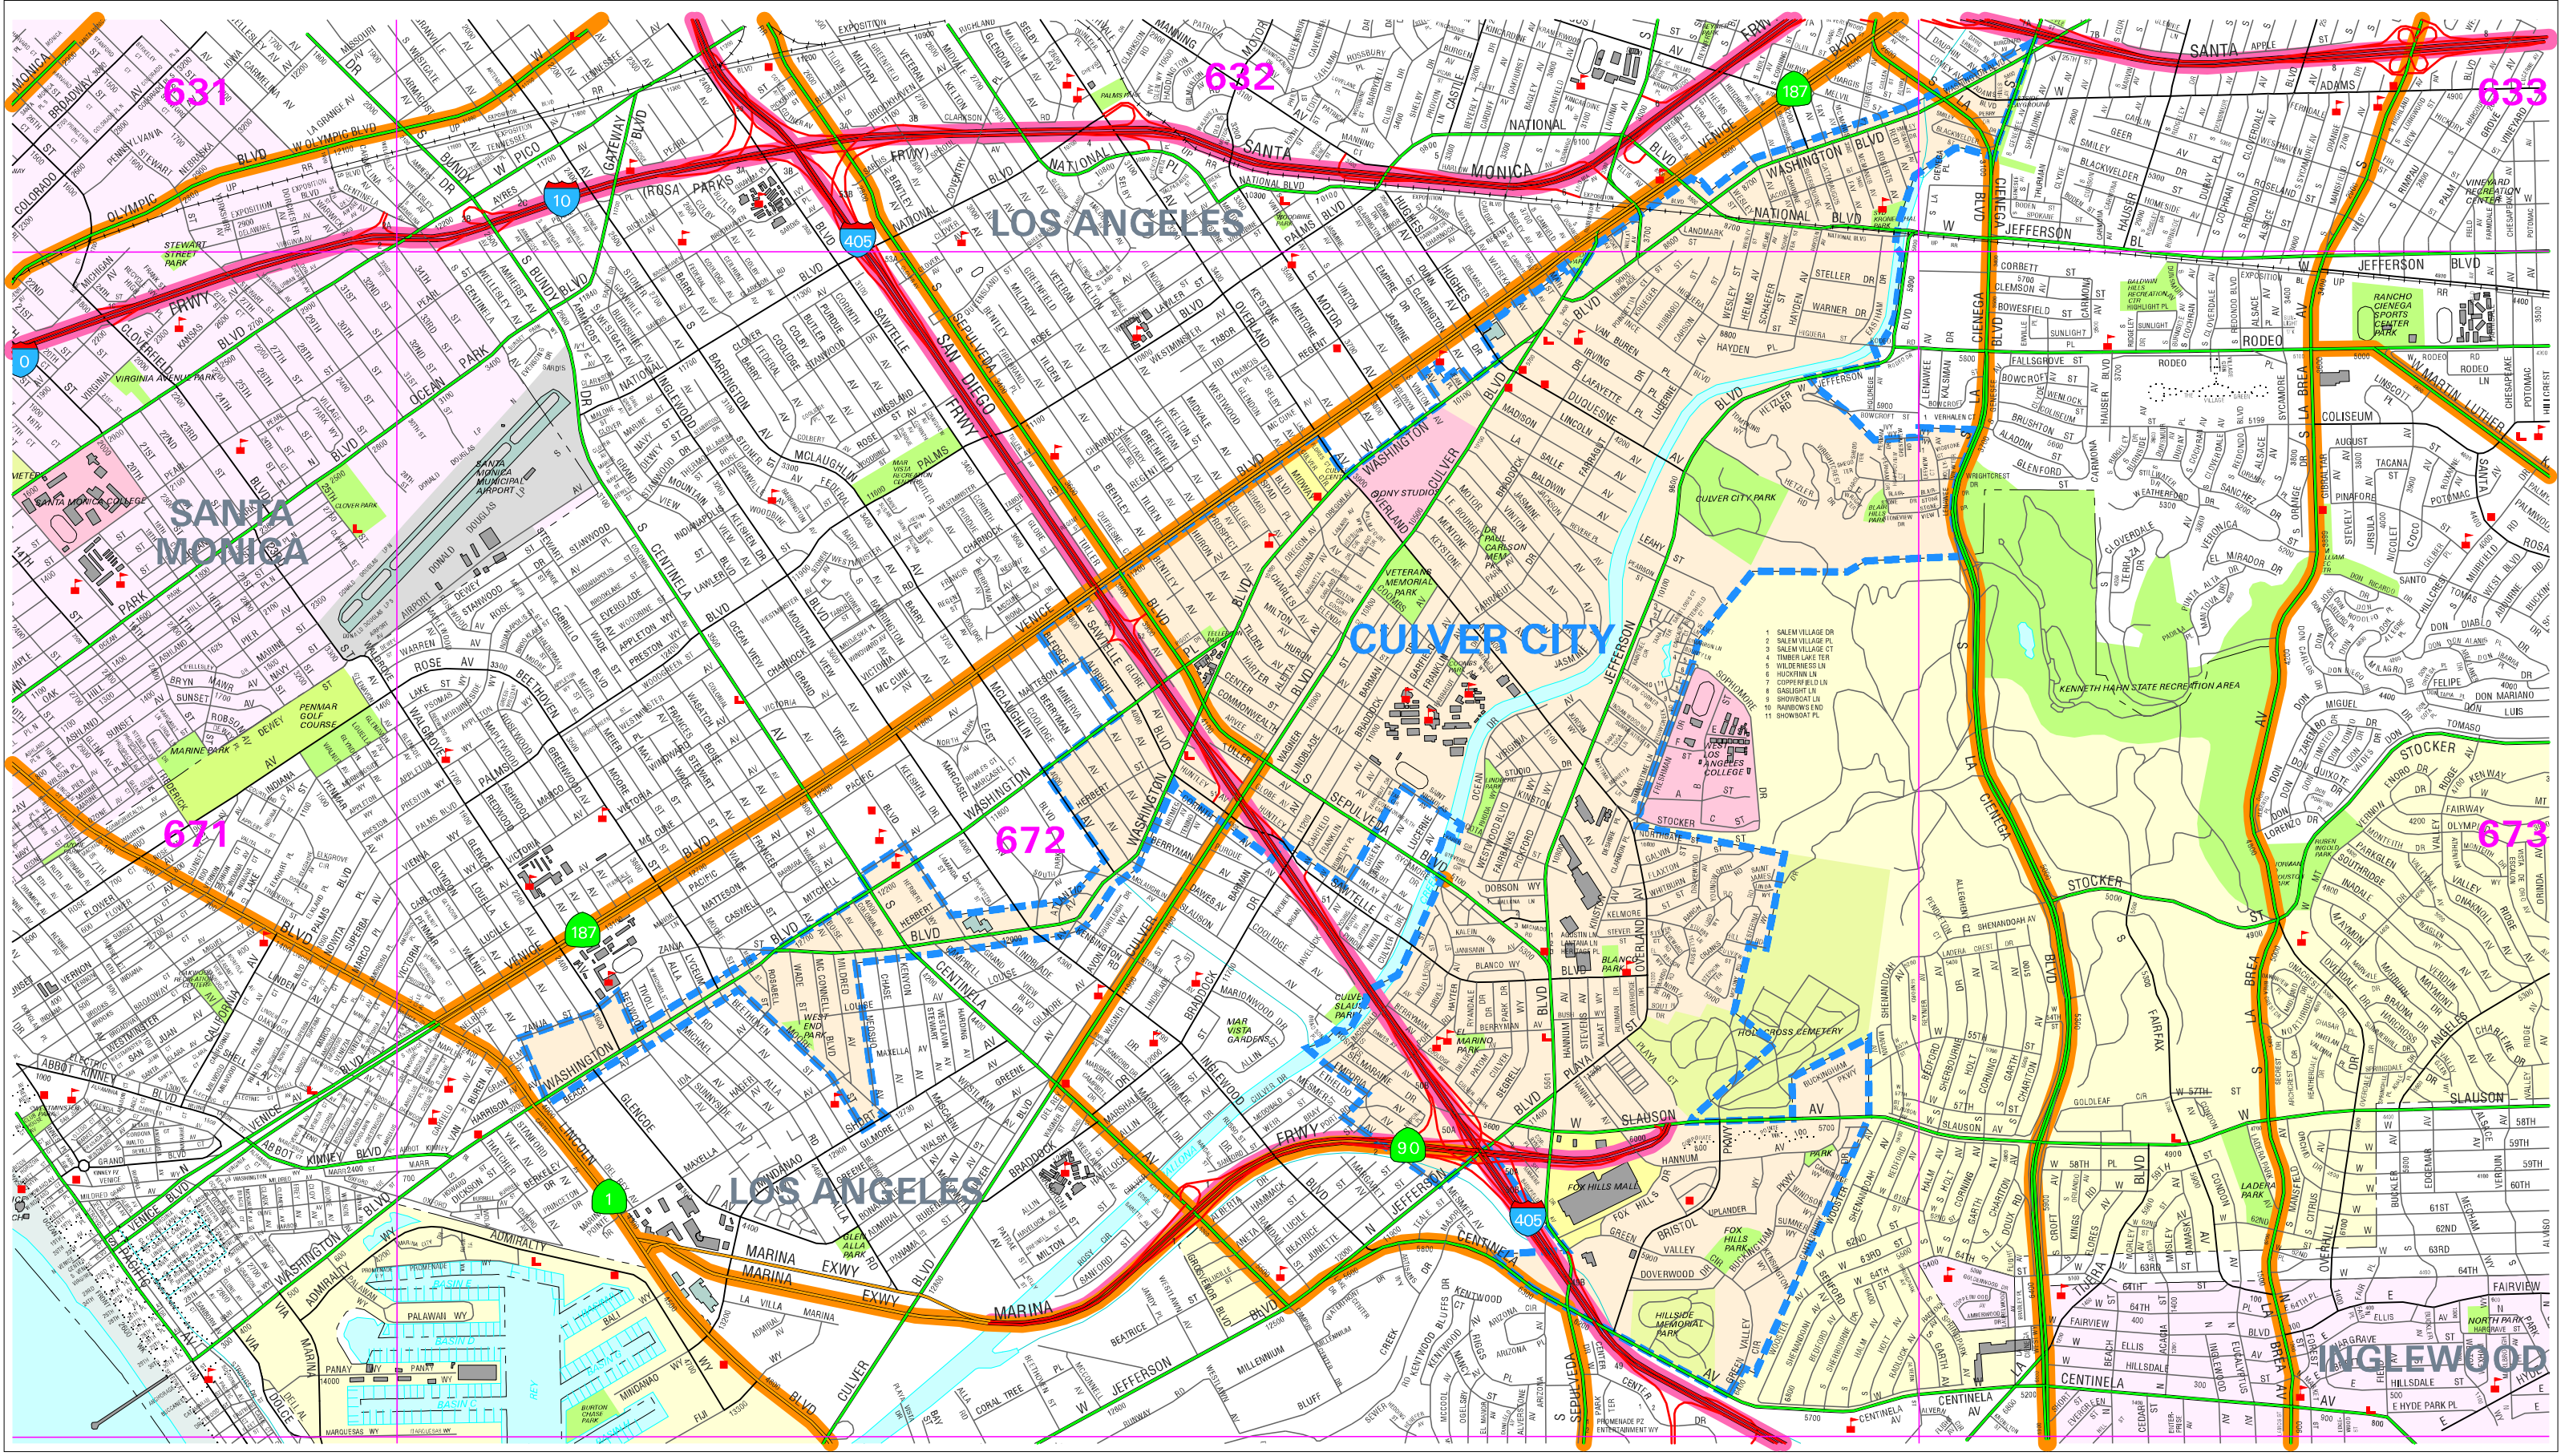

- --- City Boundary
- --- Freeway Disaster Route
- --- Disaster Route
- --- Thomas Guide Page Grid

CITY OF CULVER CITY

(Map Size: 17" x 11")

AML:s:arcspacelw_0servicesaml_dirform_dirform_std.aml Prepared by: DLACY